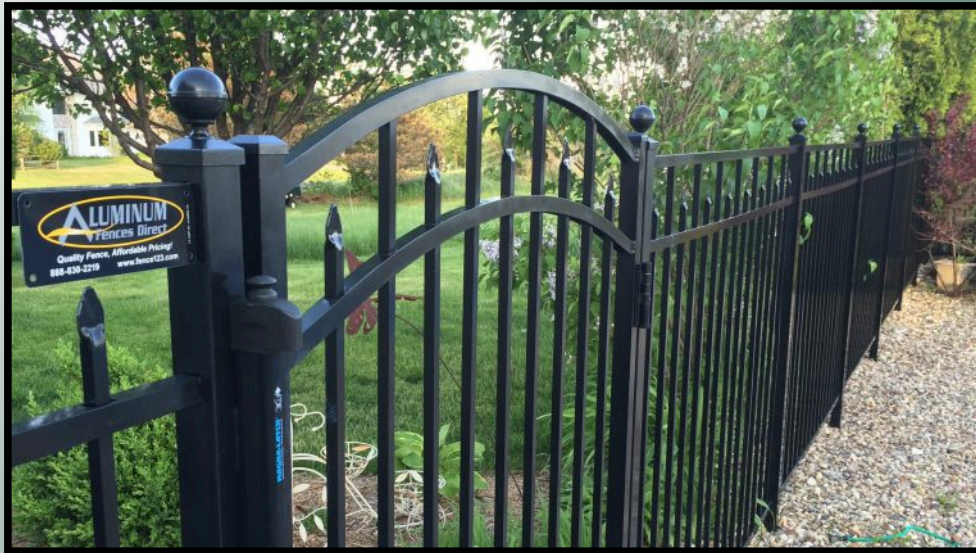

The Sierra Style

Our Best Selling Fence!

The Sierra offers elegant lines to accentuate your landscape

The Floridian Style

A simple, elegant design

The Carolina Style

The Appalachian Style

The traditional look of fence. The Appalachian adds graceful aesthetics to your home in addition to a strong protective presence.

The Outback Style

The Outback blends the smooth top styling lines with the strong presence of the spear-top picket. A perfect addition to your backyard playground.

The Manhattan Style

The Manhattan offers a touch of elegant variation to any countryside of cityscape.

The Puppy & XP Styles

The Puppy & eXtra Picket styles offer increased protection for your favorite pets. The Puppy has 1 5/8" picket spacing at the bottom, standard spacing (3 13/16") in the upper portion, whereas the XP has 1 5/8" picket spacing all the way up.