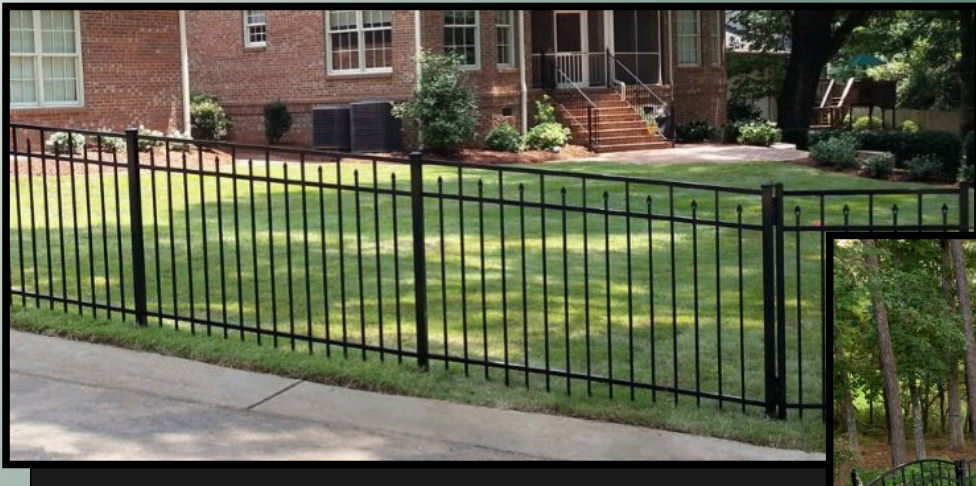

The Sierra Style

Our Best Selling Fence!

The Sierra offers elegant lines to accentuate your landscape

The Floridian Style

A simple, elegant design

The Carolina Style

The Appalachian Style

The traditional look of fence. The Appalachian adds graceful aesthetics to your home in addition to a strong protective presence.

The Outback Style

The Outback blends the smooth top styling lines with the strong presence of the spear-top picket. A perfect addition to your backyard playground.

The Manhattan Style

The Manhattan offers a touch of elegant variation to any countryside of cityscape.

The Puppy & XP Styles

The Puppy & eXtra Picket styles offer increased protection for your favorite pets. The Puppy has 1 5/8" picket spacing at the bottom, standard spacing (3 13/16") in the upper portion, whereas the XP has 1 5/8" picket spacing all the way up.