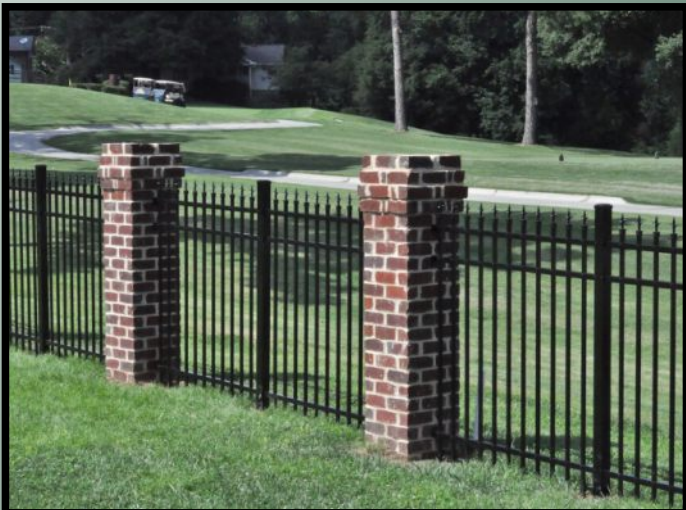

The Sierra Style

Our Best Selling Fence!

The Sierra offers elegant lines to accentuate your landscape

The Floridian Style

A simple, elegant design

The Carolina Style

The Appalachian Style

The traditional look of fence. The Appalachian adds graceful aesthetics to your home in addition to a strong protective presence.

The Outback Style

The Outback blends the smooth top styling lines with the strong presence of the spear-top picket. A perfect addition to your backyard playground.

The Manhattan Style

The Manhattan offers a touch of elegant variation to any countryside of cityscape.

The Puppy & XP Styles

The Puppy & eXtra Picket styles offer increased protection for your favorite pets. The Puppy has 1 5/8" picket spacing at the bottom, standard spacing (3 13/16") in the upper portion, whereas the XP has 1 5/8" picket spacing all the way up.